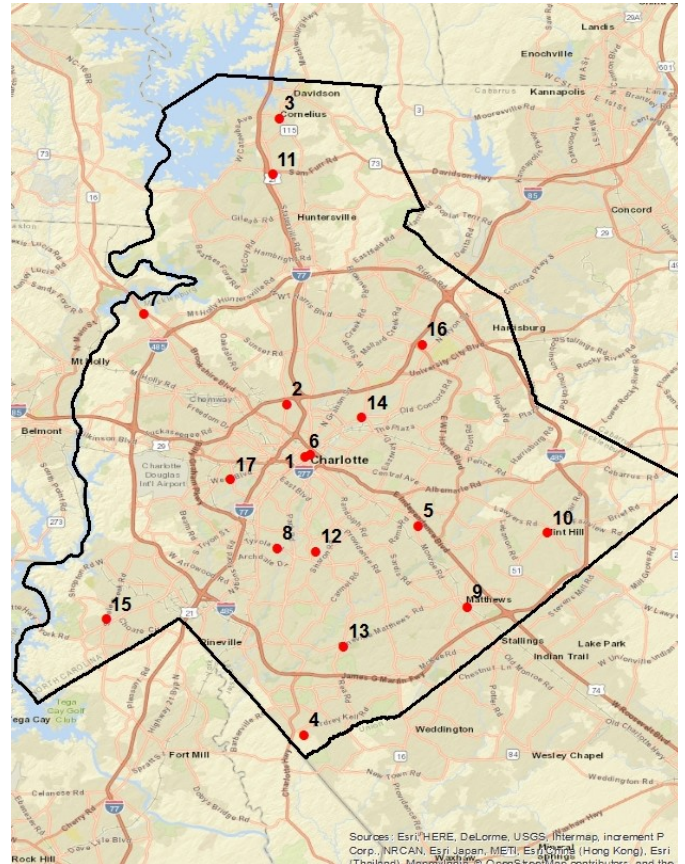

Mecklenburg County General Election

November 7, 2017

One Stop Early Voting

HAL MARSHALL (opening October 19th 8 am)

1 - Located at 618 N College St

Additional Locations (opening October 28th 10 am)

- 2 - Beatties Ford Road Library 2412 Beatties Ford Rd
- 3 - Cornelius Town Hall 21445 Catawba Ave, Cornelius
- 4 - Elon Park Recreation Center 11401 Ardrey Kell Rd
- 5 - Independence Regional Library 6000 Conference Dr
- 6 - Main Library (Downtown) 310 N Tryon St
- 7 - Mountain Island Library 4420 Hoyt Gavin Way
- 8 - Marion Diehl Recreation Center 2219 Tyvola Rd
- 9 - Matthews Library 230 Matthews Station St, Matthews
- 10 - Mint Hill Library 6840 Matthews - Mint Hill Rd
- 11 - North County Regional Library 16500 Holly Crest Ln, Huntersville
- 12 - **NEW SITE SOUTHPARK** Rexford 1 2100 Rexford Rd
- 13 - South County Regional Library 5801 Rea Rd
- 14 - Sugar Creek Library 4045 N Tryon St
- 15 - Steele Creek Library 13620 Steele Creek Rd
- 16 - **NEW SITE UNIVERSITY CITY** Old Pier 1 8802 JW Clay Blvd
- 17 - West Boulevard Library 2157 West Blvd